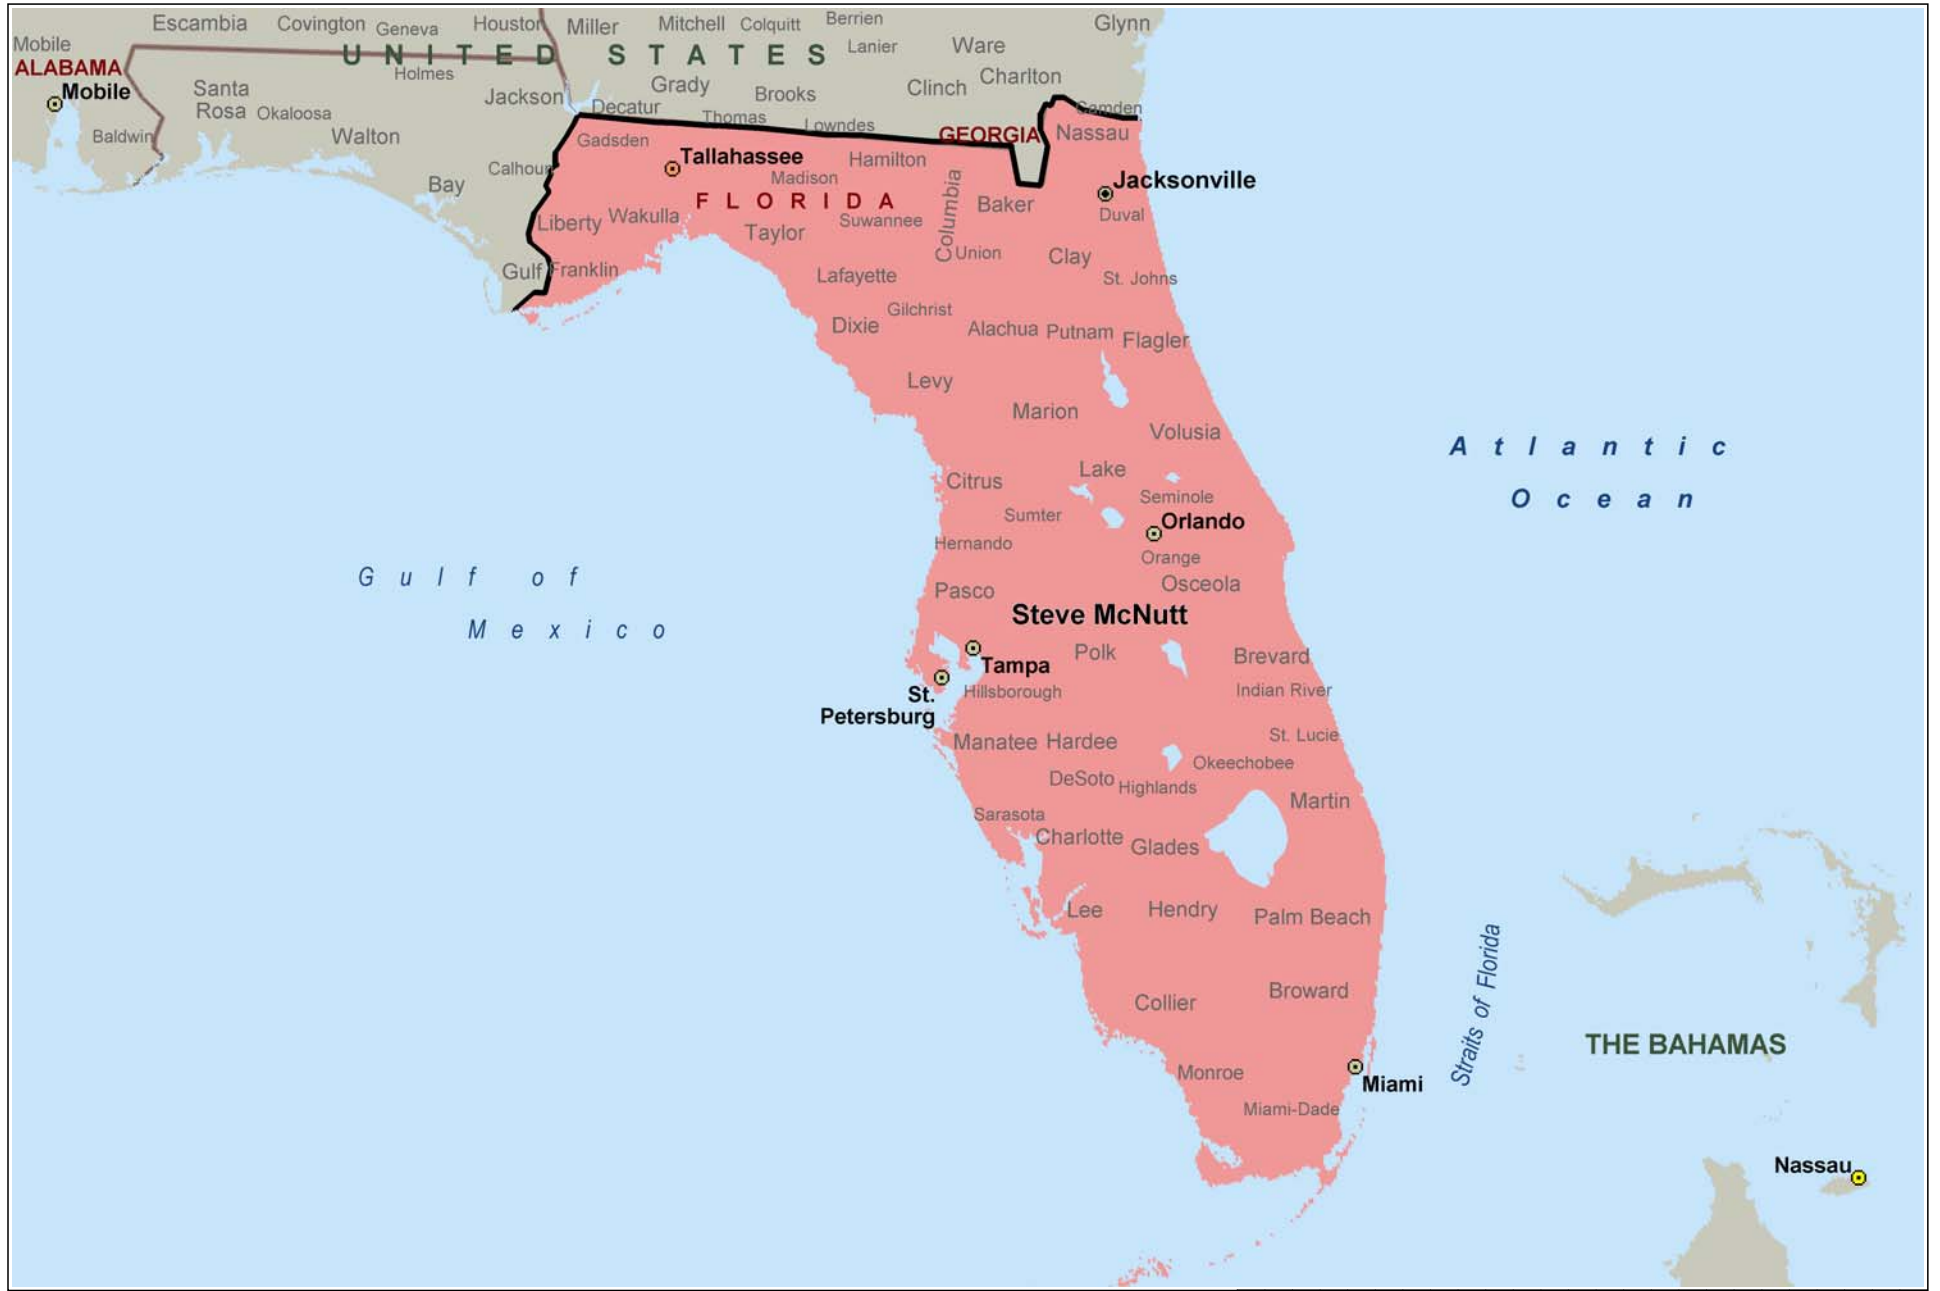

Steve McNutt Sales Map

Copyright © and (P) 1988–2006 Microsoft Corporation and/or its suppliers. All rights reserved. <http://www.microsoft.com/mappoint/>
Portions © 1990–2005 InstallShield Software Corporation. All rights reserved. Certain mapping and direction data © 2005 NAVTEQ. All rights reserved. The Data for areas of Canada includes information taken with permission from Canadian authorities, including: © Her Majesty the Queen in Right of Canada, © Queen's Printer for Ontario. NAVTEQ and NAVTEQ ON BOARD are trademarks of NAVTEQ. © 2005 Tele Atlas North America, Inc. All rights reserved. Tele Atlas and Tele Atlas North America are trademarks of Tele Atlas, Inc.